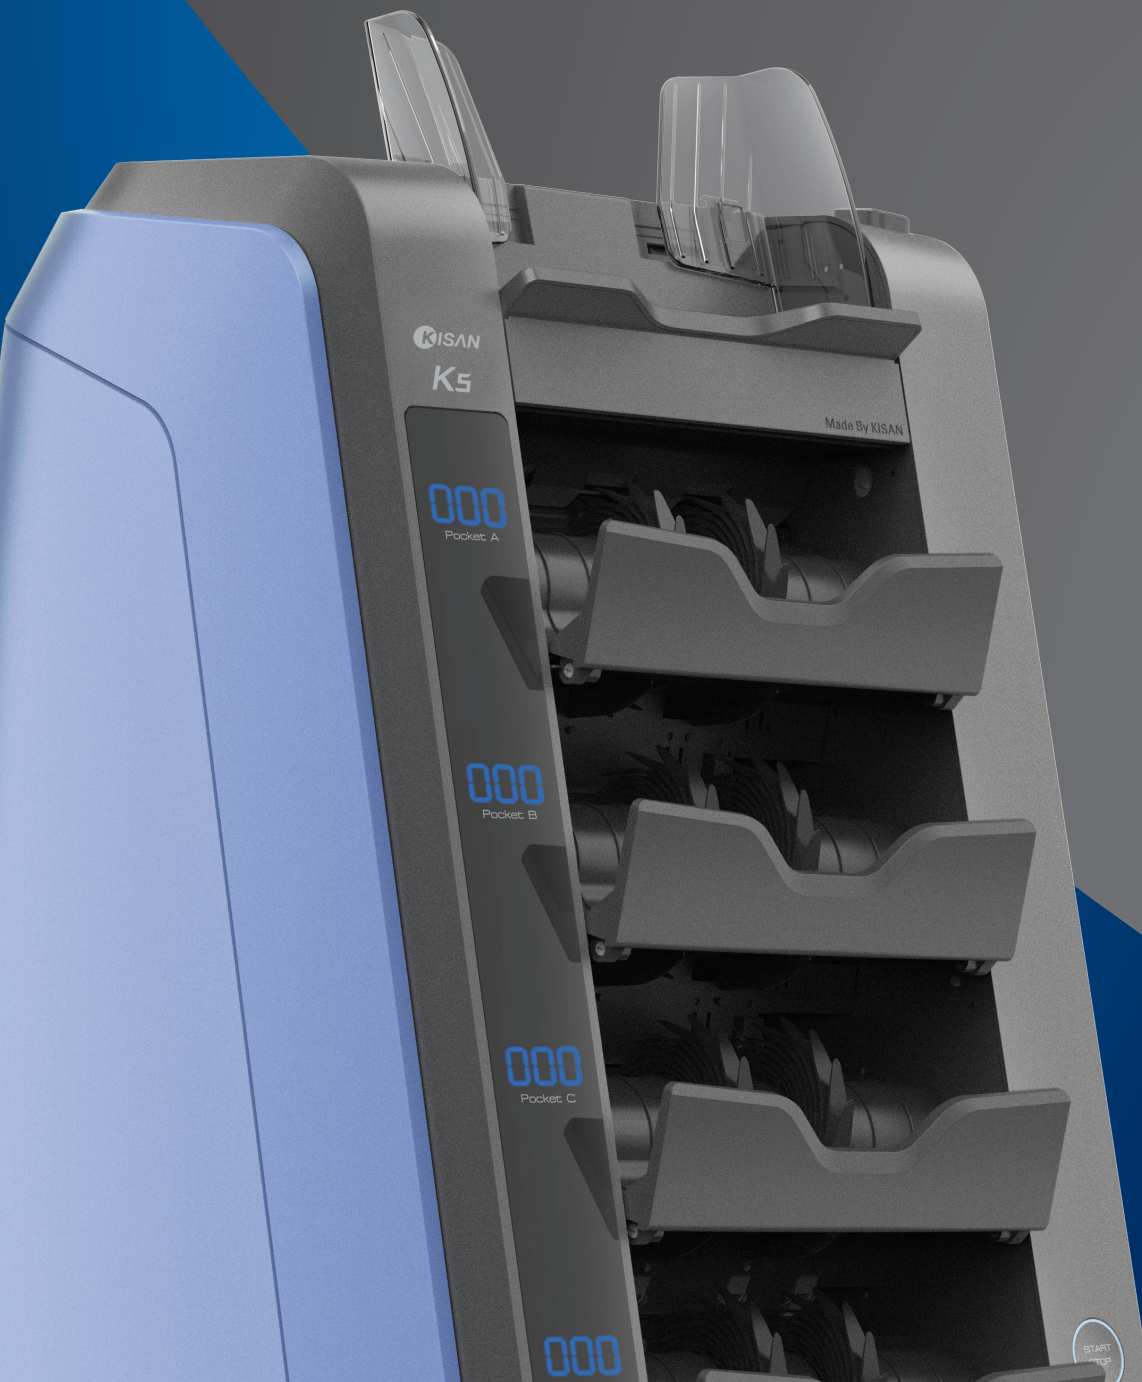

K5

ADVANCED

5 POCKET DESKTOP HIGH SPEED FITNESS SORTER

K5-A is an operating product with high efficiency and productivity and is tailor-made model for back office and CIT(Cash in Transit).

EFFICIENT WORKING PRIVILEGE

Space Saving(small footprint)
Vertical Design
High Speed (1000 notes)

SIMPLE & EASY

Single path Face & Orientation
Serial Number Reading (OCR)
Auto Currency Support

CASINO

CLEARANCE PROGRAM

KISAN